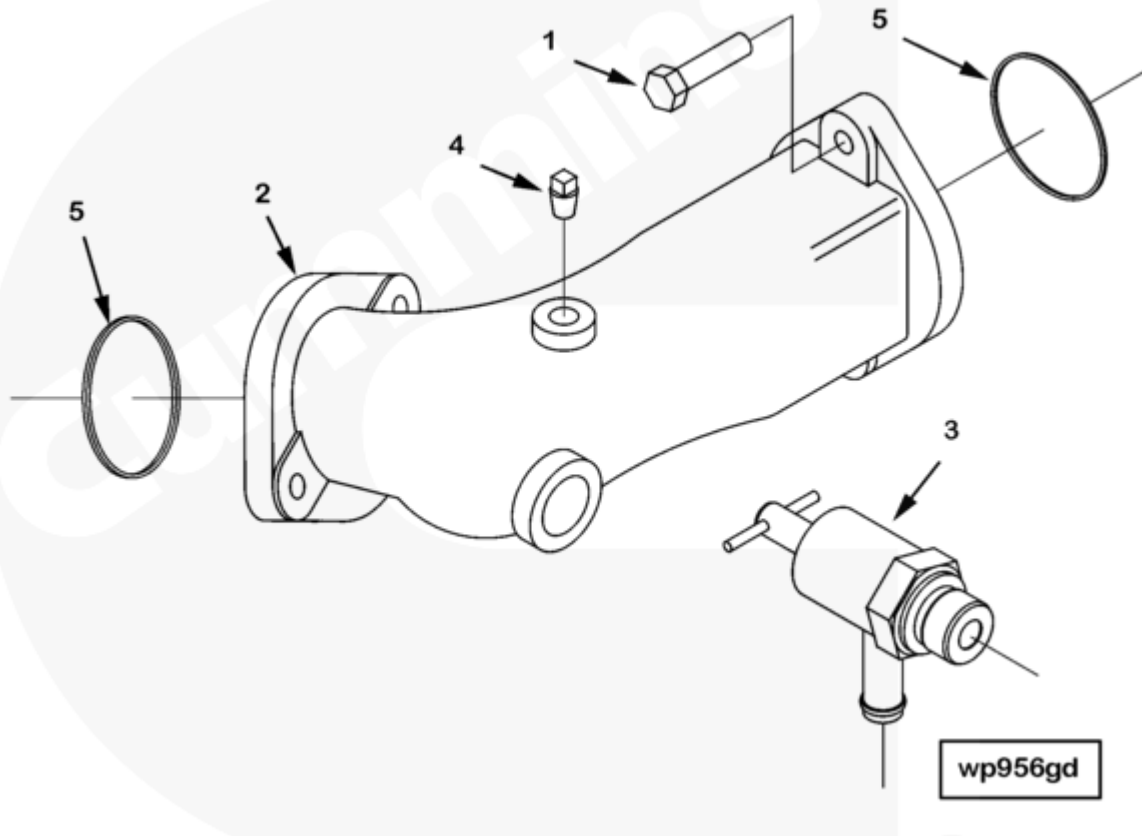

Parts Catalog - Option Detail

Electronic Parts Catalog - Option Detail				
Option	Group	Graphic	Film Card	Date
WP50006	08.01	wp956gd	P23	08-SEP-08
Engines	QSK23 CM2250 K109, QSK23 CM500			

©Cummins Inc

[SMALL](#) | [MEDIUM](#) | [LARGE](#)

Cart	Ref No	Part Number	Part Description	Required	Remarks
View My Cart					
		WP50006	Water Pump Plumbing		Water pump plumbing
<input type="checkbox"/>	1	3863730	Hexagon Flange Head Cap Screw	4	
<input type="checkbox"/>	2	4095591	Water Transfer Connection	1	
<input type="checkbox"/>	3	4095646	Sampling Valve	1	
<input type="checkbox"/>	4	4095956	Pipe Plug	1	
<input type="checkbox"/>	5	4095960	O-Ring Seal	2	